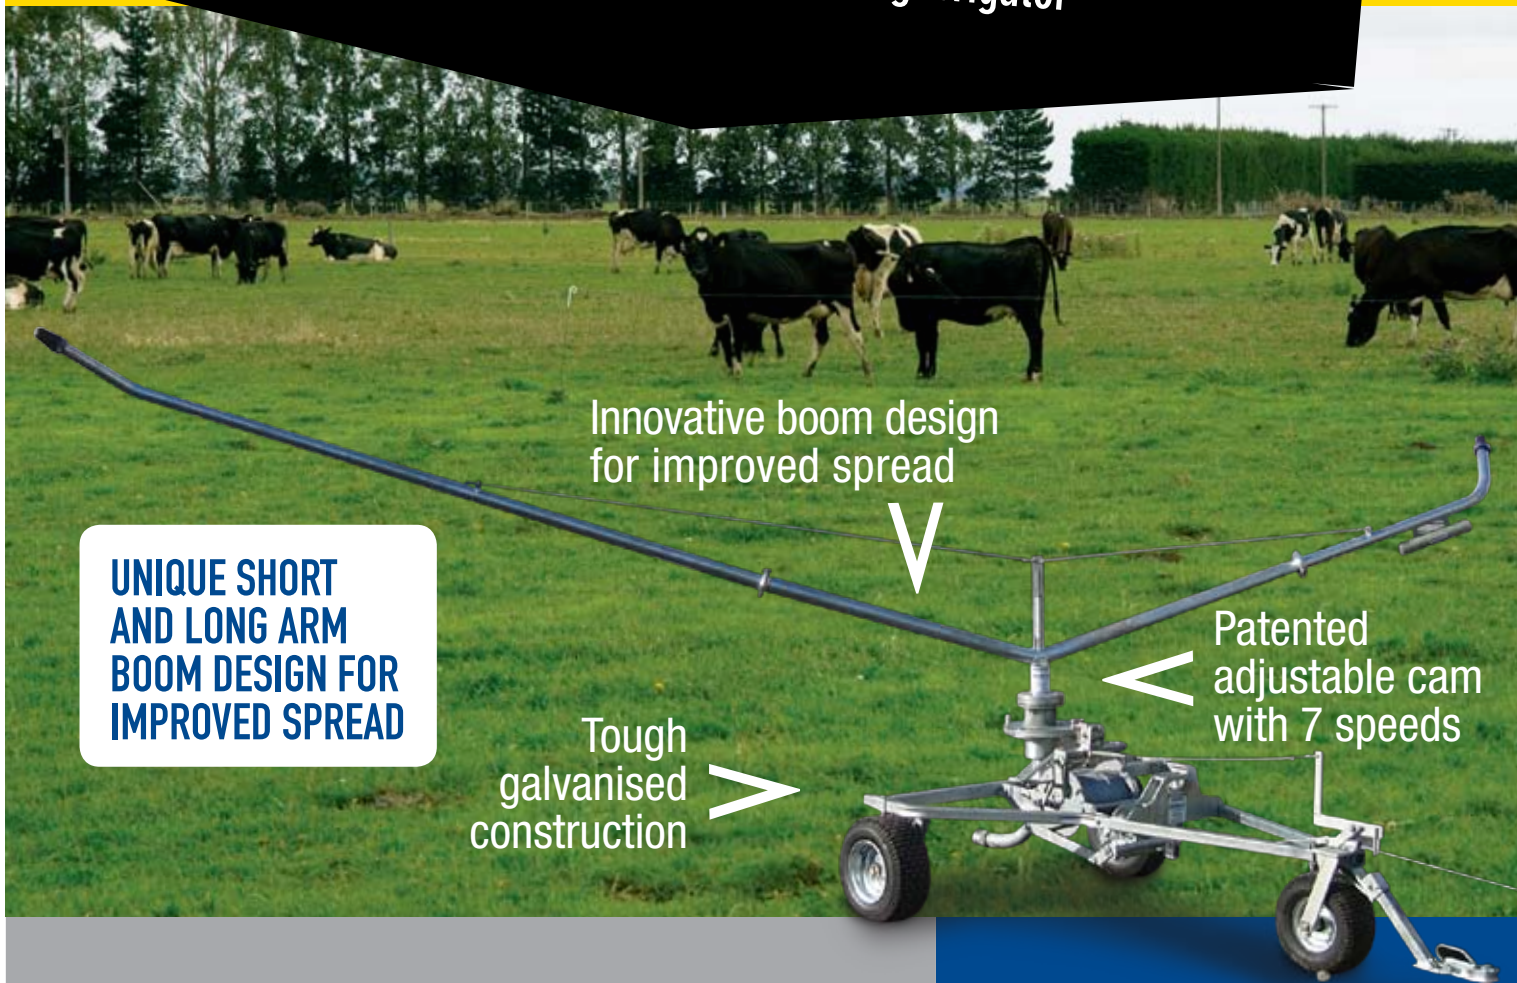

NUMEDIC

superior dairy technology

evenSPREAD

Even spread, even more **production!**

With the **EVENSREAD** Travelling Irrigator

Innovative boom design
for improved spread

**UNIQUE SHORT
AND LONG ARM
BOOM DESIGN FOR
IMPROVED SPREAD**

Tough
galvanised
construction

Patented
adjustable cam
with 7 speeds

You want to do the job right. Proper effluent spreading means you can save on fertiliser and you don't have to worry about environmental compliance.

You want an irrigator with an even spread pattern and low application depth that is built to last. The Numedic EVENSREAD delivers on all counts.

**It's simple —
turn over to
find out more...**